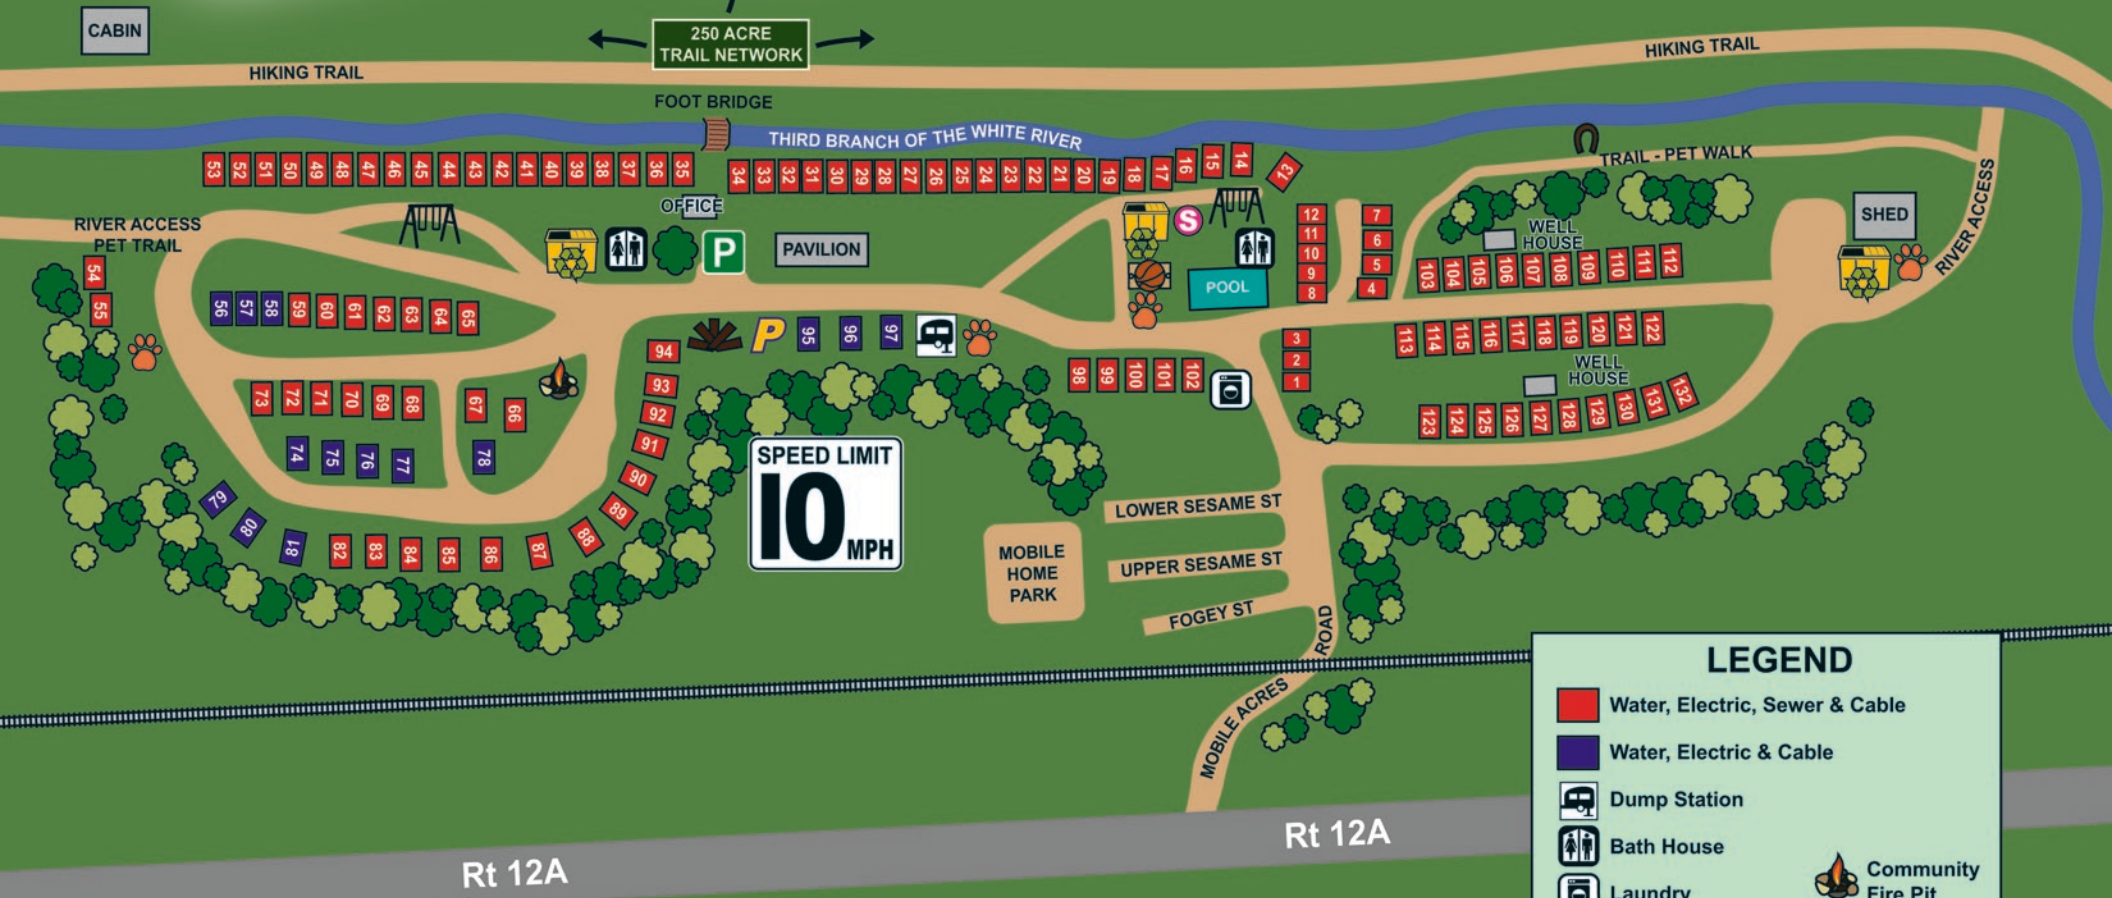

ABEL MOUNTAIN CAMPGROUND

354 Mobile Acres Road - Route 12A
 Braintree, Vermont 05060
 (802) 728-5548
 www.abelmountain.com

LEGEND	
	Water, Electric, Sewer & Cable
	Water, Electric & Cable
	Dump Station
	Bath House
	Laundry
	Dumpster
	Playground
	Basketball Court
	Shuffleboard Court
	Parking
	Community Fire Pit
	Propane
	Horseshoes
	Pet Station
	Wood
	Recycling

Your Site # is

~We Sell Wood, Ice & Propane~